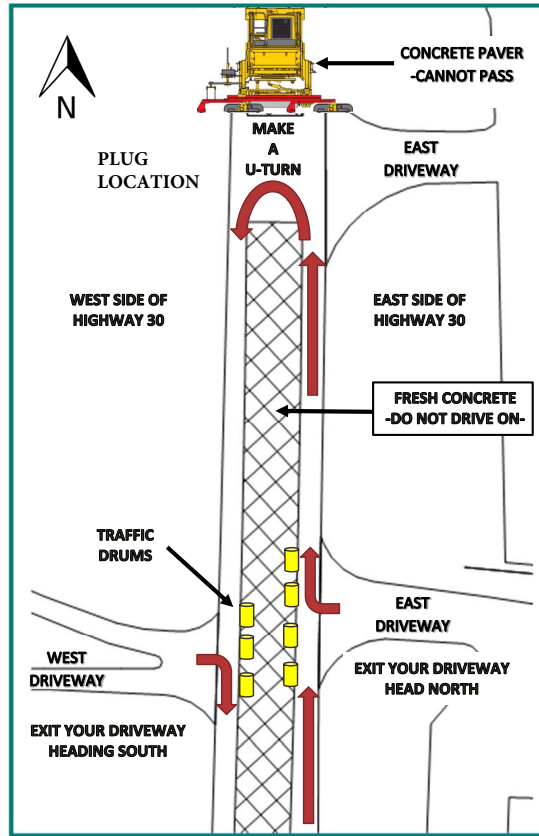

HIGHWAY 30

DURING THE CONCRETE PAVING OPERATION, TRAFFIC PATTERNS WILL SIGNIFICANTLY CHANGE:

- TRAFFIC WILL NOT BE ABLE TO PASS THE PAVING MACHINE
- PLUG LOCATIONS OR GAPS WILL BE PROVIDED TO ACCESS THE OTHER SIDE OF THE ROAD
- DO NOT DRIVE ON THE NEWLY PAVED CONCRETE
- FOLLOW DIRECTION OF THE ON-SITE FLAGGERS

**HEAD SOUTH TOWARD
CITY OF NORTH BRANCH
(USE COUGAR TRAIL DETOUR)**

Traffic Pattern

EAST SIDE OF HIGHWAY 30

PAVER NORTH OF DRIVEWAY

- TAKE A RIGHT OUT OF DRIVEWAY, CONTINUE TO CLOSEST OPENING AND MAKE A U-TURN. HEAD SOUTH TOWARD CITY OF NORTH BRANCH.

PAVER SOUTH OF DRIVEWAY

- TAKE A RIGHT OUT OF DRIVEWAY. HEAD NORTH TOWARD CITY OF HARRIS.

WEST SIDE OF HIGHWAY 30

PAVER NORTH OF DRIVEWAY

- TAKE A RIGHT OUT OF DRIVEWAY. HEAD SOUTH TOWARD CITY OF NORTH BRANCH.

North Branch to Harris

Beginning the week of July 12th, Shafer Contracting, the contractor for the County Road 30 (Forest Boulevard) project, will begin concrete paving operations. This will represent a significant change in the current traffic patterns. Concrete paving will begin in North Branch and move north towards Harris. During paving, traffic will not be able to pass the machine. See the reverse side of this postcard for more details on how to access your property or business.