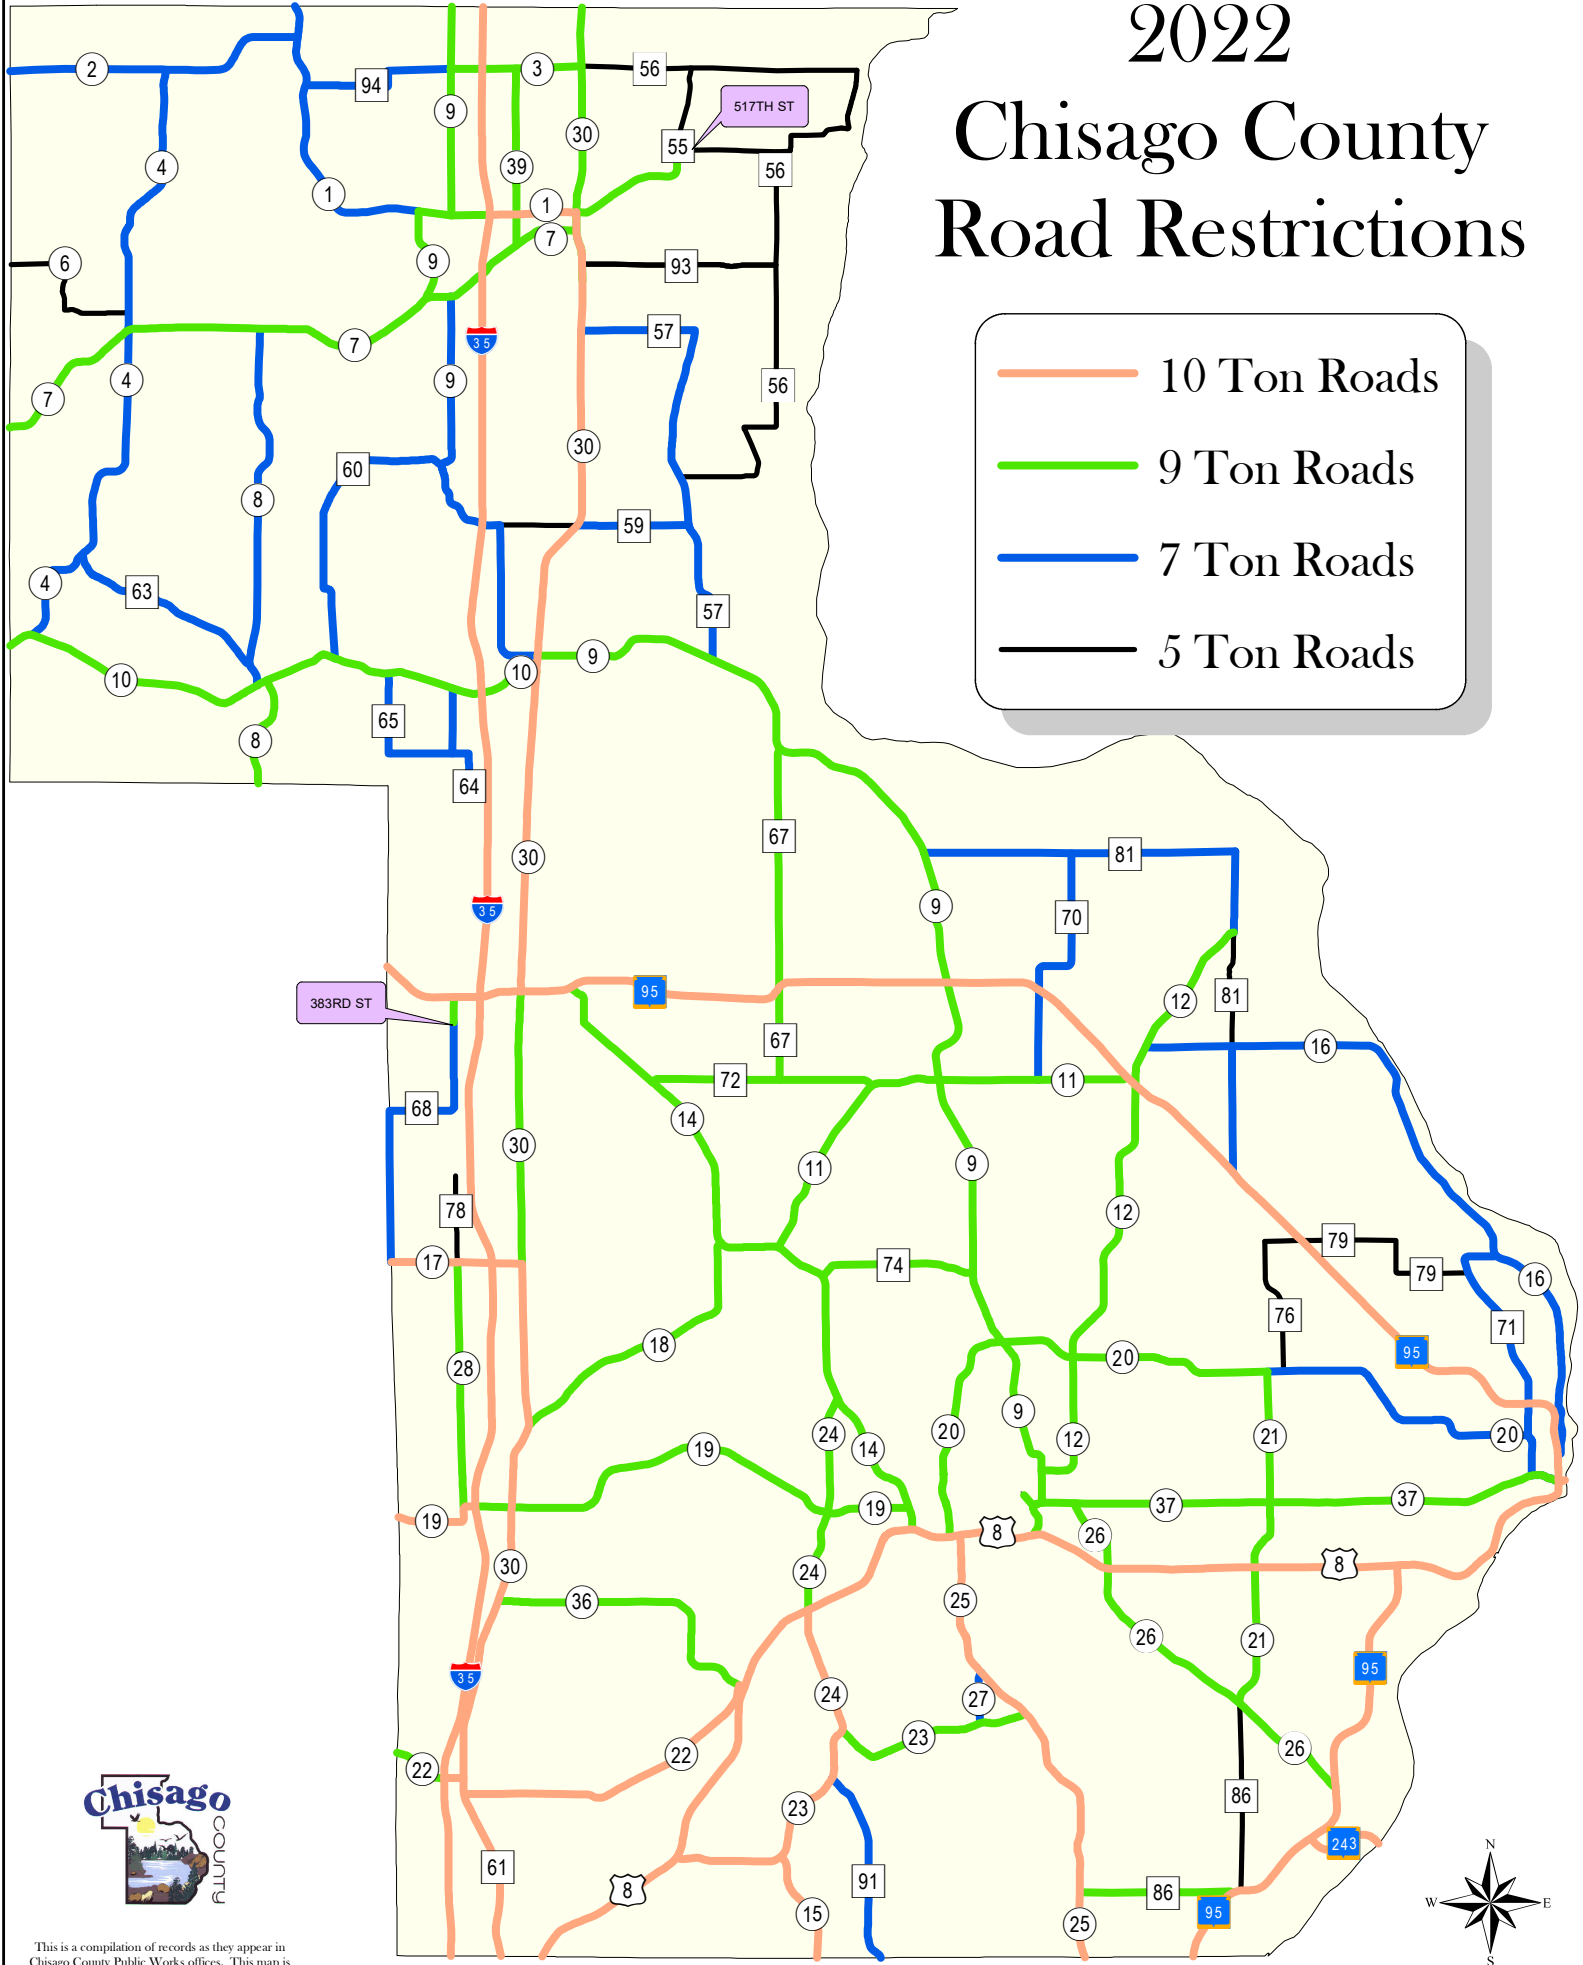

2022 Chisago County Road Restrictions

- 10 Ton Roads
- 9 Ton Roads
- 7 Ton Roads
- 5 Ton Roads

Updated: March 4, 2022