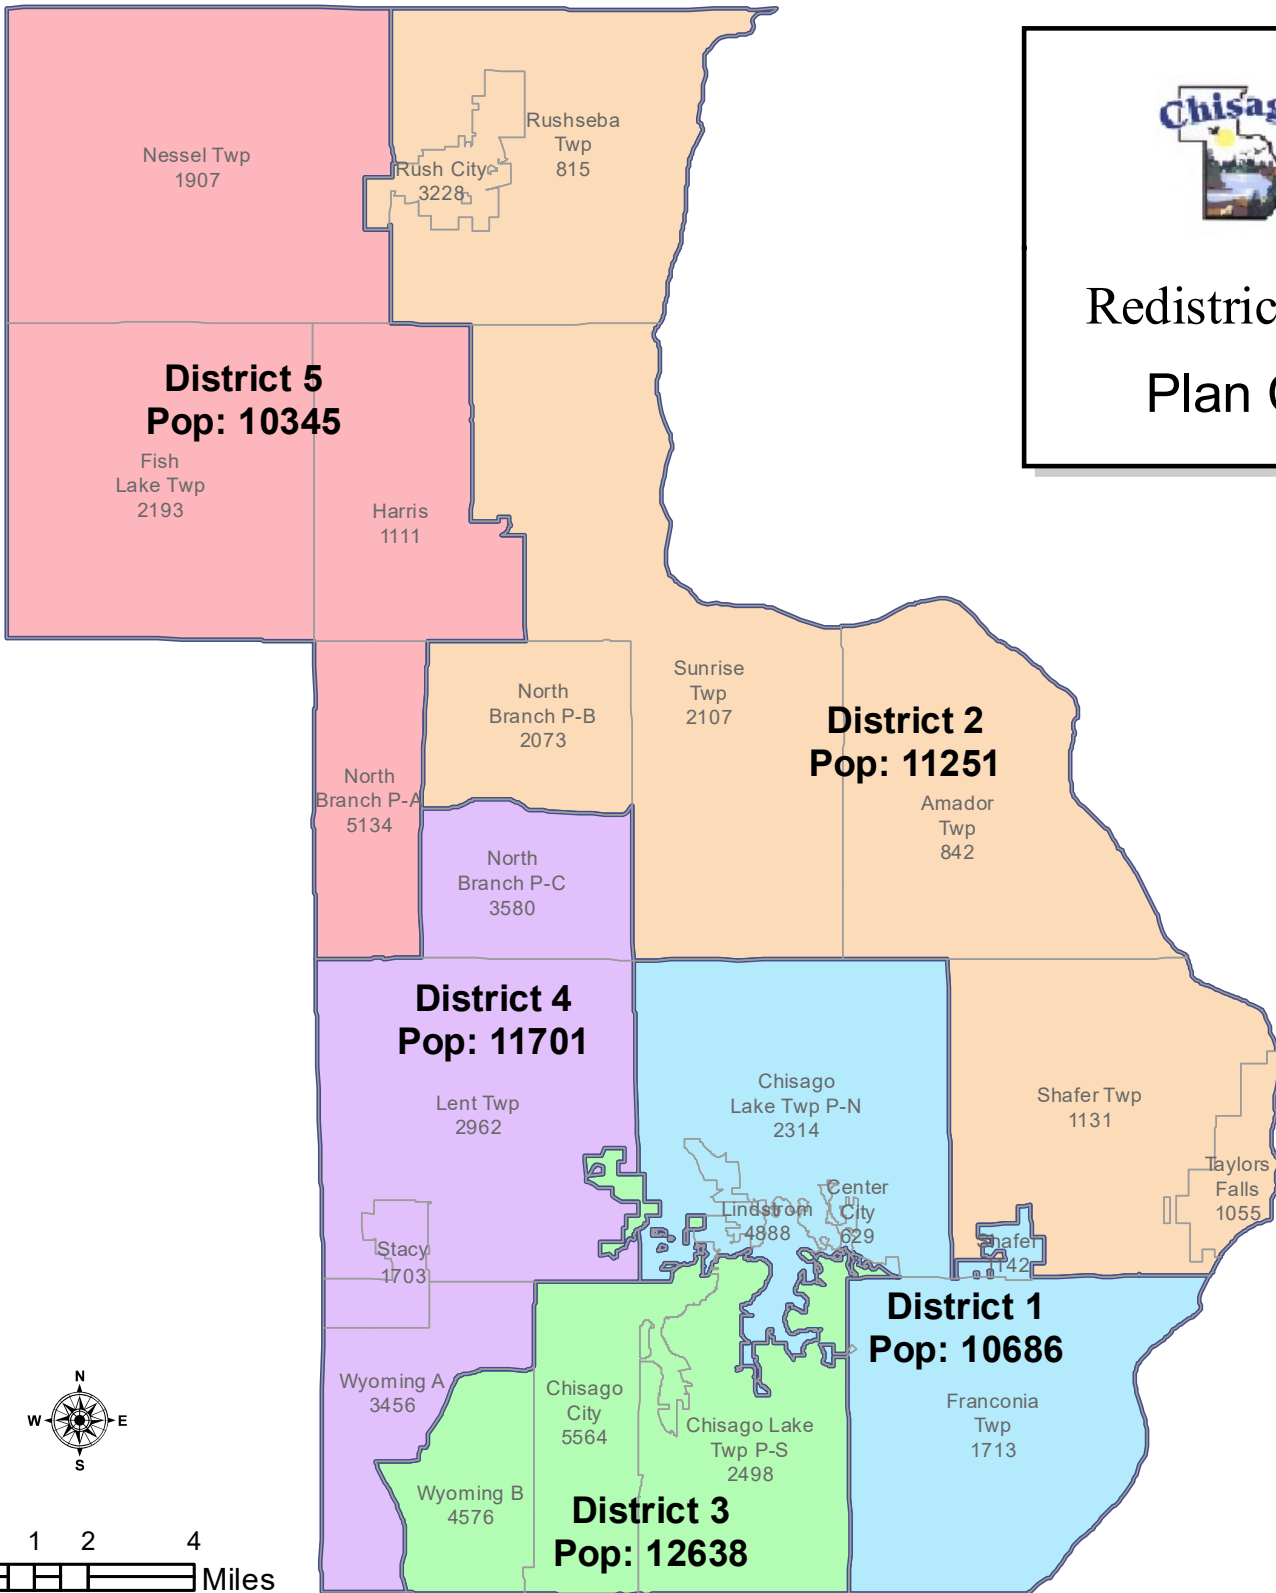

# Redistricting Plan C

Chisago County  
2020 Population: 56,621  
Median Pop: 11,324

Maximum Deviation Threshold: 10%, or 1,132

District	Population	Deviation	Dev %
1	10686	-638	-5.6
2	11251	-73	-0.6
3	12638	1314	11.6
4	11701	377	3.3
5	10345	-979	-8.6