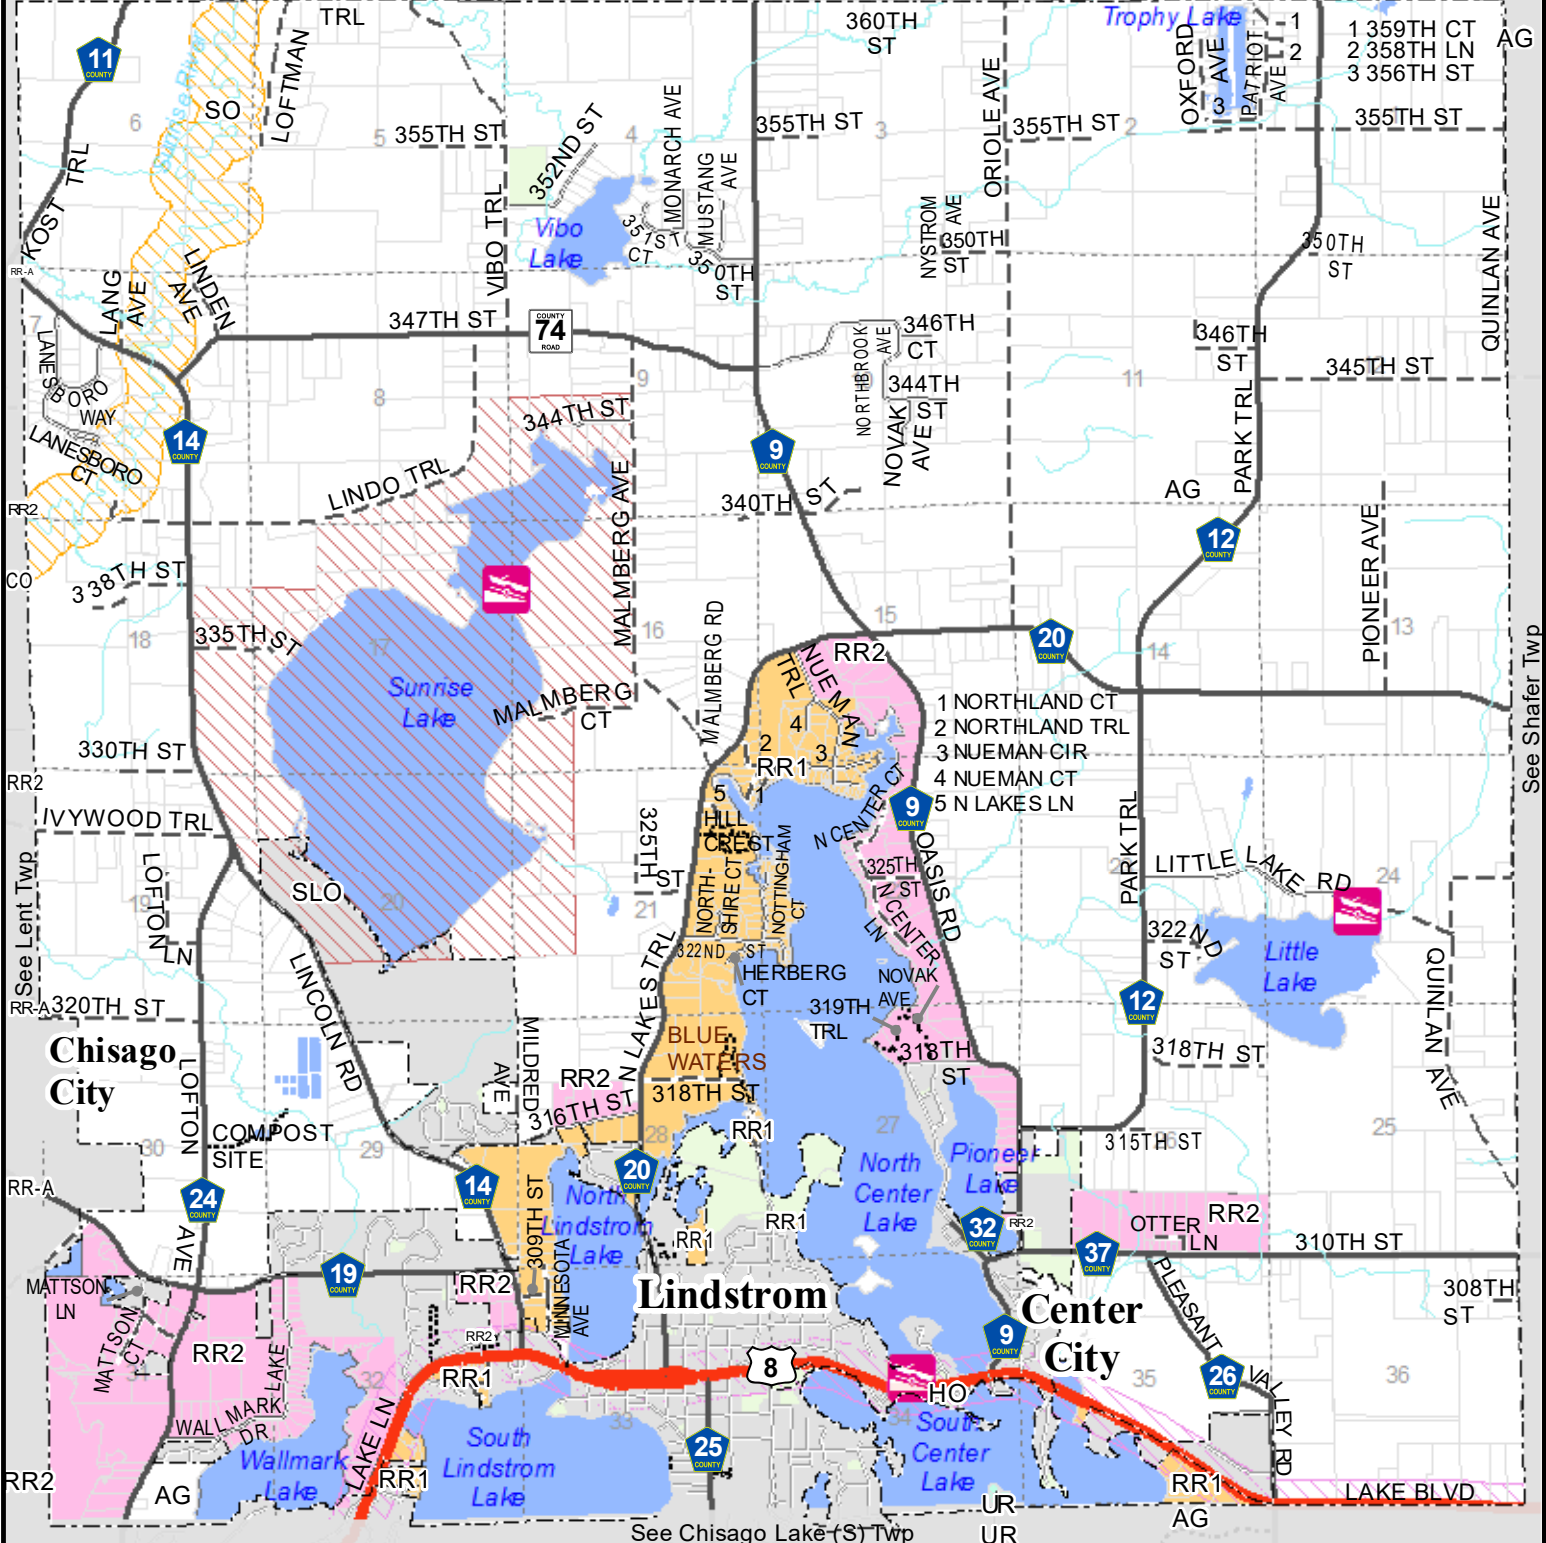

Chisago Lake (N) Township Zoning Map

Date: 2/2/2016

T34N - R20W

Legend

- | | | |
|--|--|--|
| | | |
| | | |
| | | |
| | | |
| | | |
| | | |

This is a compilation of records as they appear in the Chisago County offices affecting the area shown. This drawing is to be used for reference purposes only and the County is not responsible for any inaccuracies herein contained.

Document Path: K:\Requests\ZoningDept\ZoningTwpMaps\ChisagoLakeN15.mxd

See Sunrise (S) Twp | See Amador Twp

See Chisago Lake (S) Twp

See Shafer Twp