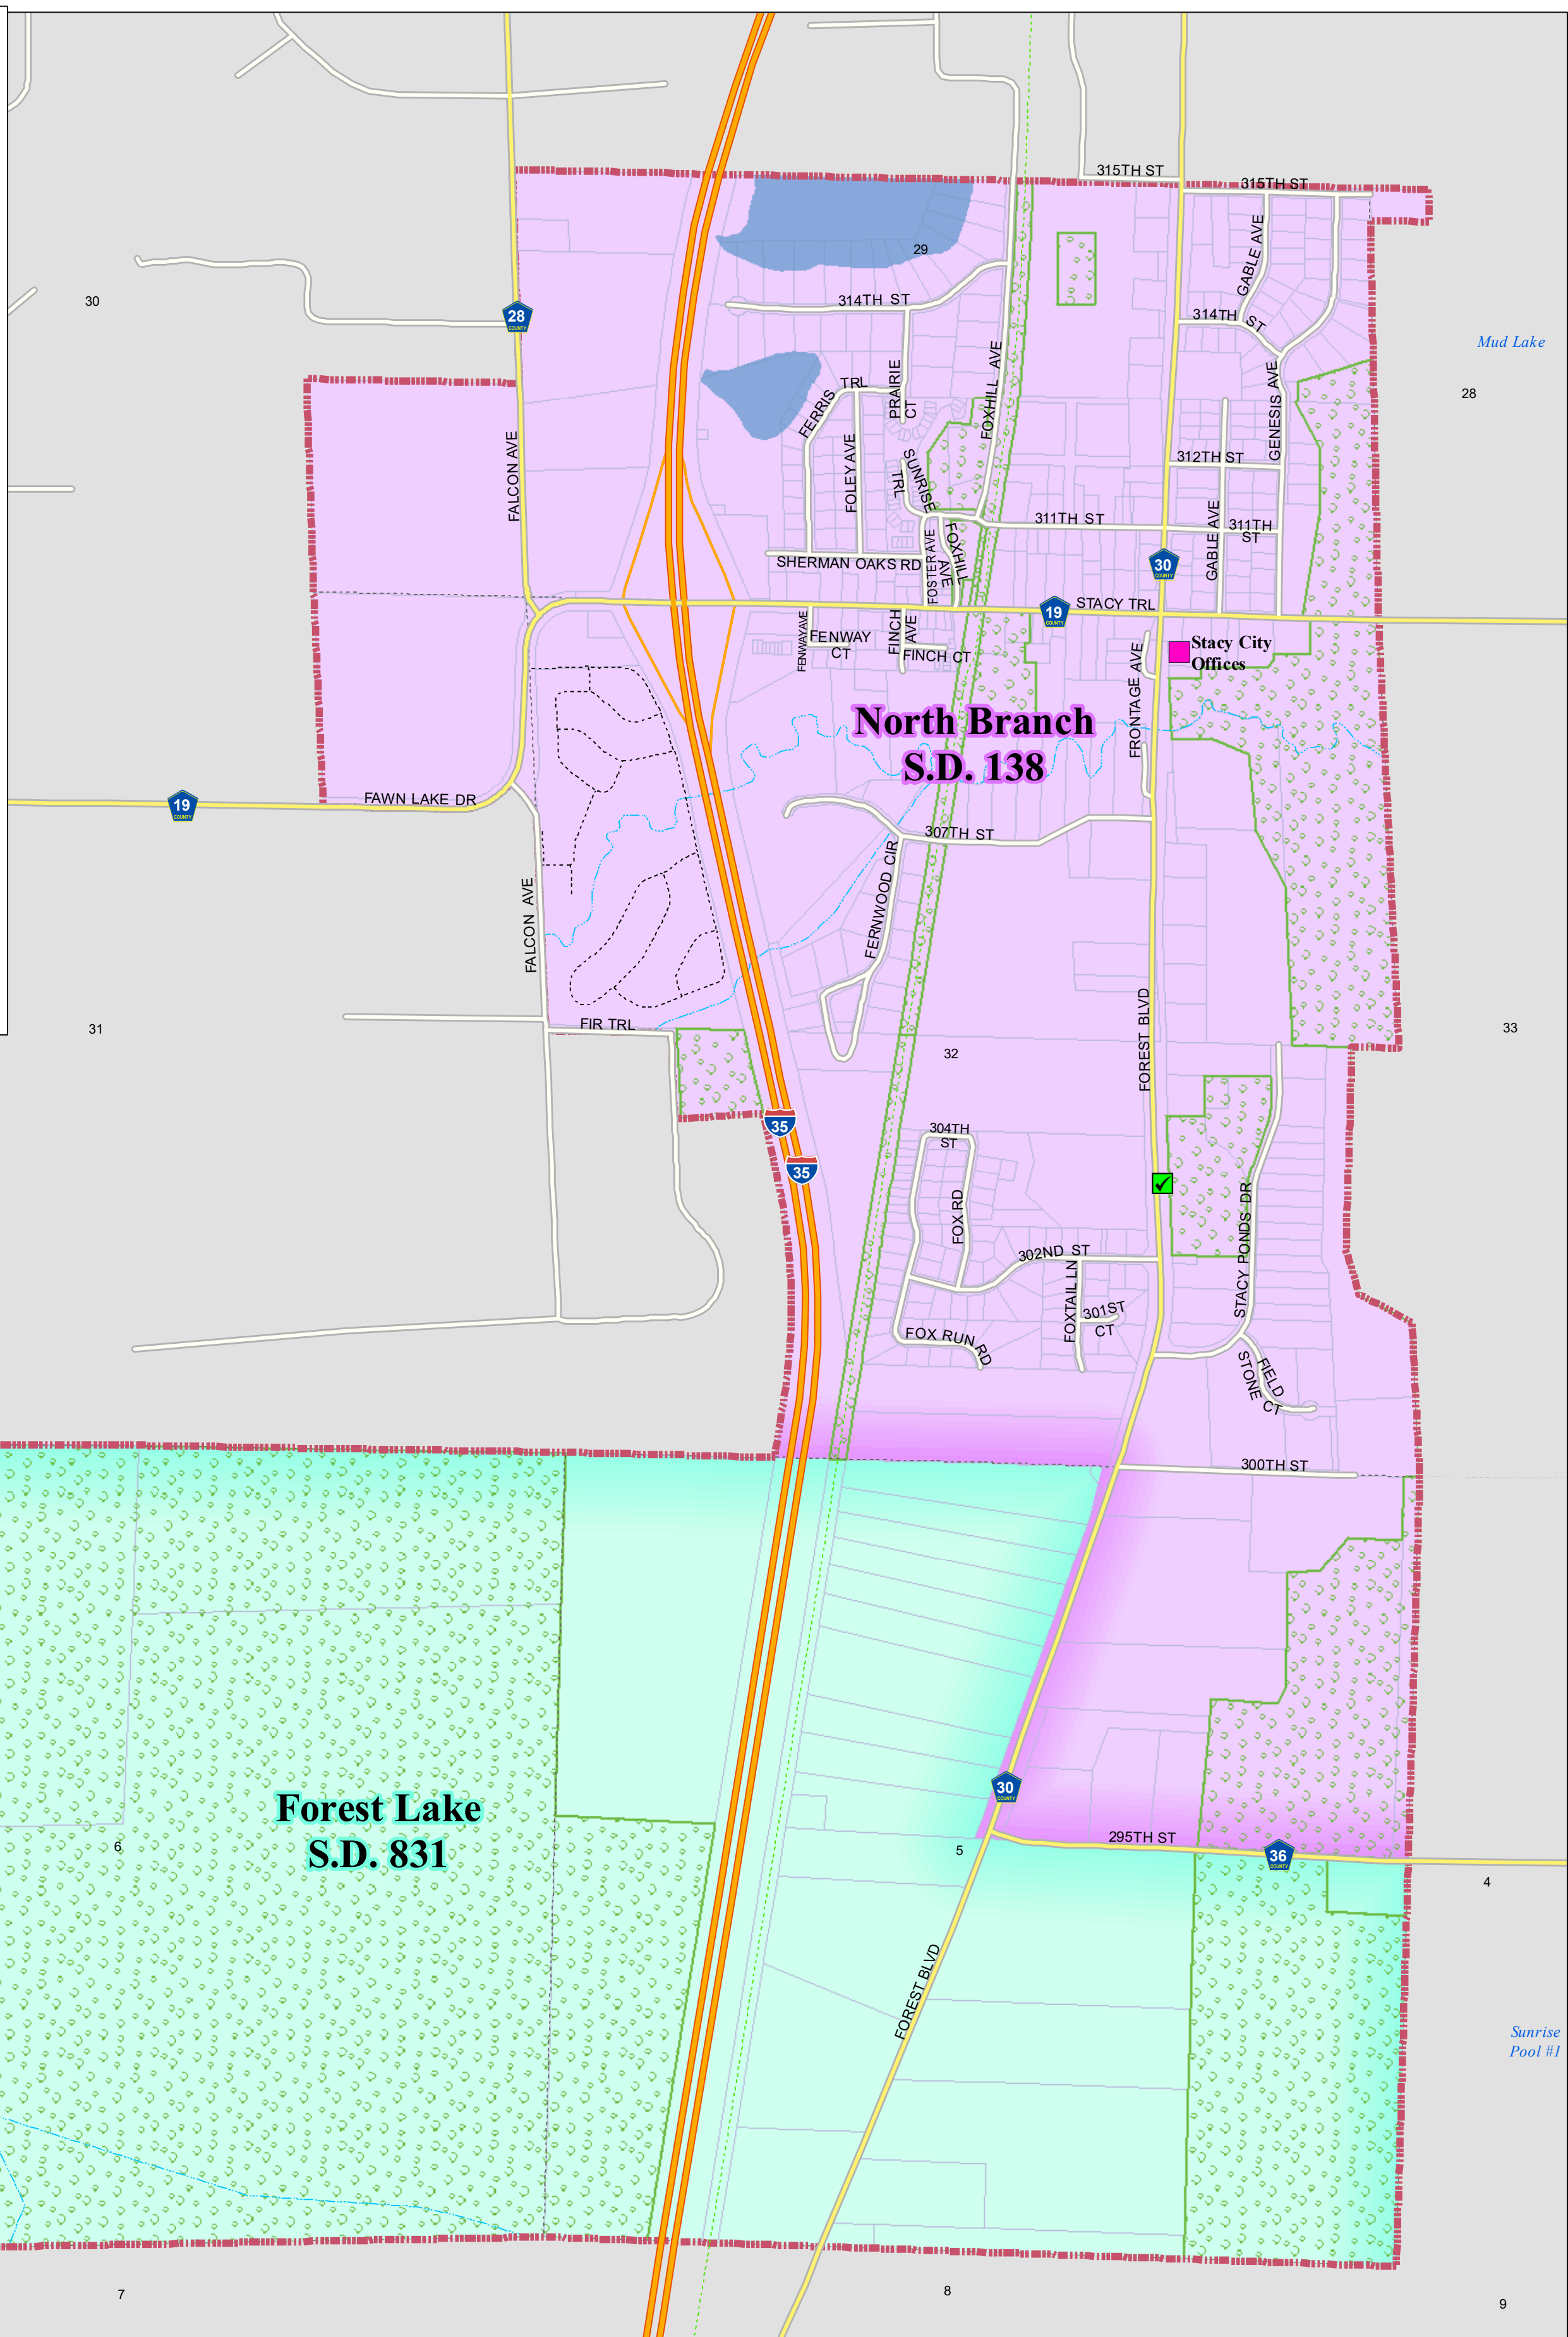

Stacy

- Polling Place *Rick Doyle Memorial Bldg*
30309 Forest Blvd
- Interstate/US Hwy
- Private Road
- On/Off Ramp
- City Road
- Private Road
- Other County
- State Hwy
- CSAH/County Road Paved
- CSAH/County Rd Unpaved
- Township Road Paved
- Township Road Unpaved
- Town/City Hall
- Voting Precinct
- Rivers
- Section Line
- Lakes
- Park/Public Land
- Parcels
- School District**
- Braham
- Cambridge
- Chisago Lakes
- Forest Lake
- North Branch
- Osceola
- Rush City

This is a compilation of records as they appear in the Chisago County offices affecting the area shown. This drawing is to be used for reference purposes only and the County is not responsible for any inaccuracies herein contained.

Date: 7/19/2022

Path: K:\Requests\Auditors\PrecinctMaps\Stacy.mxd