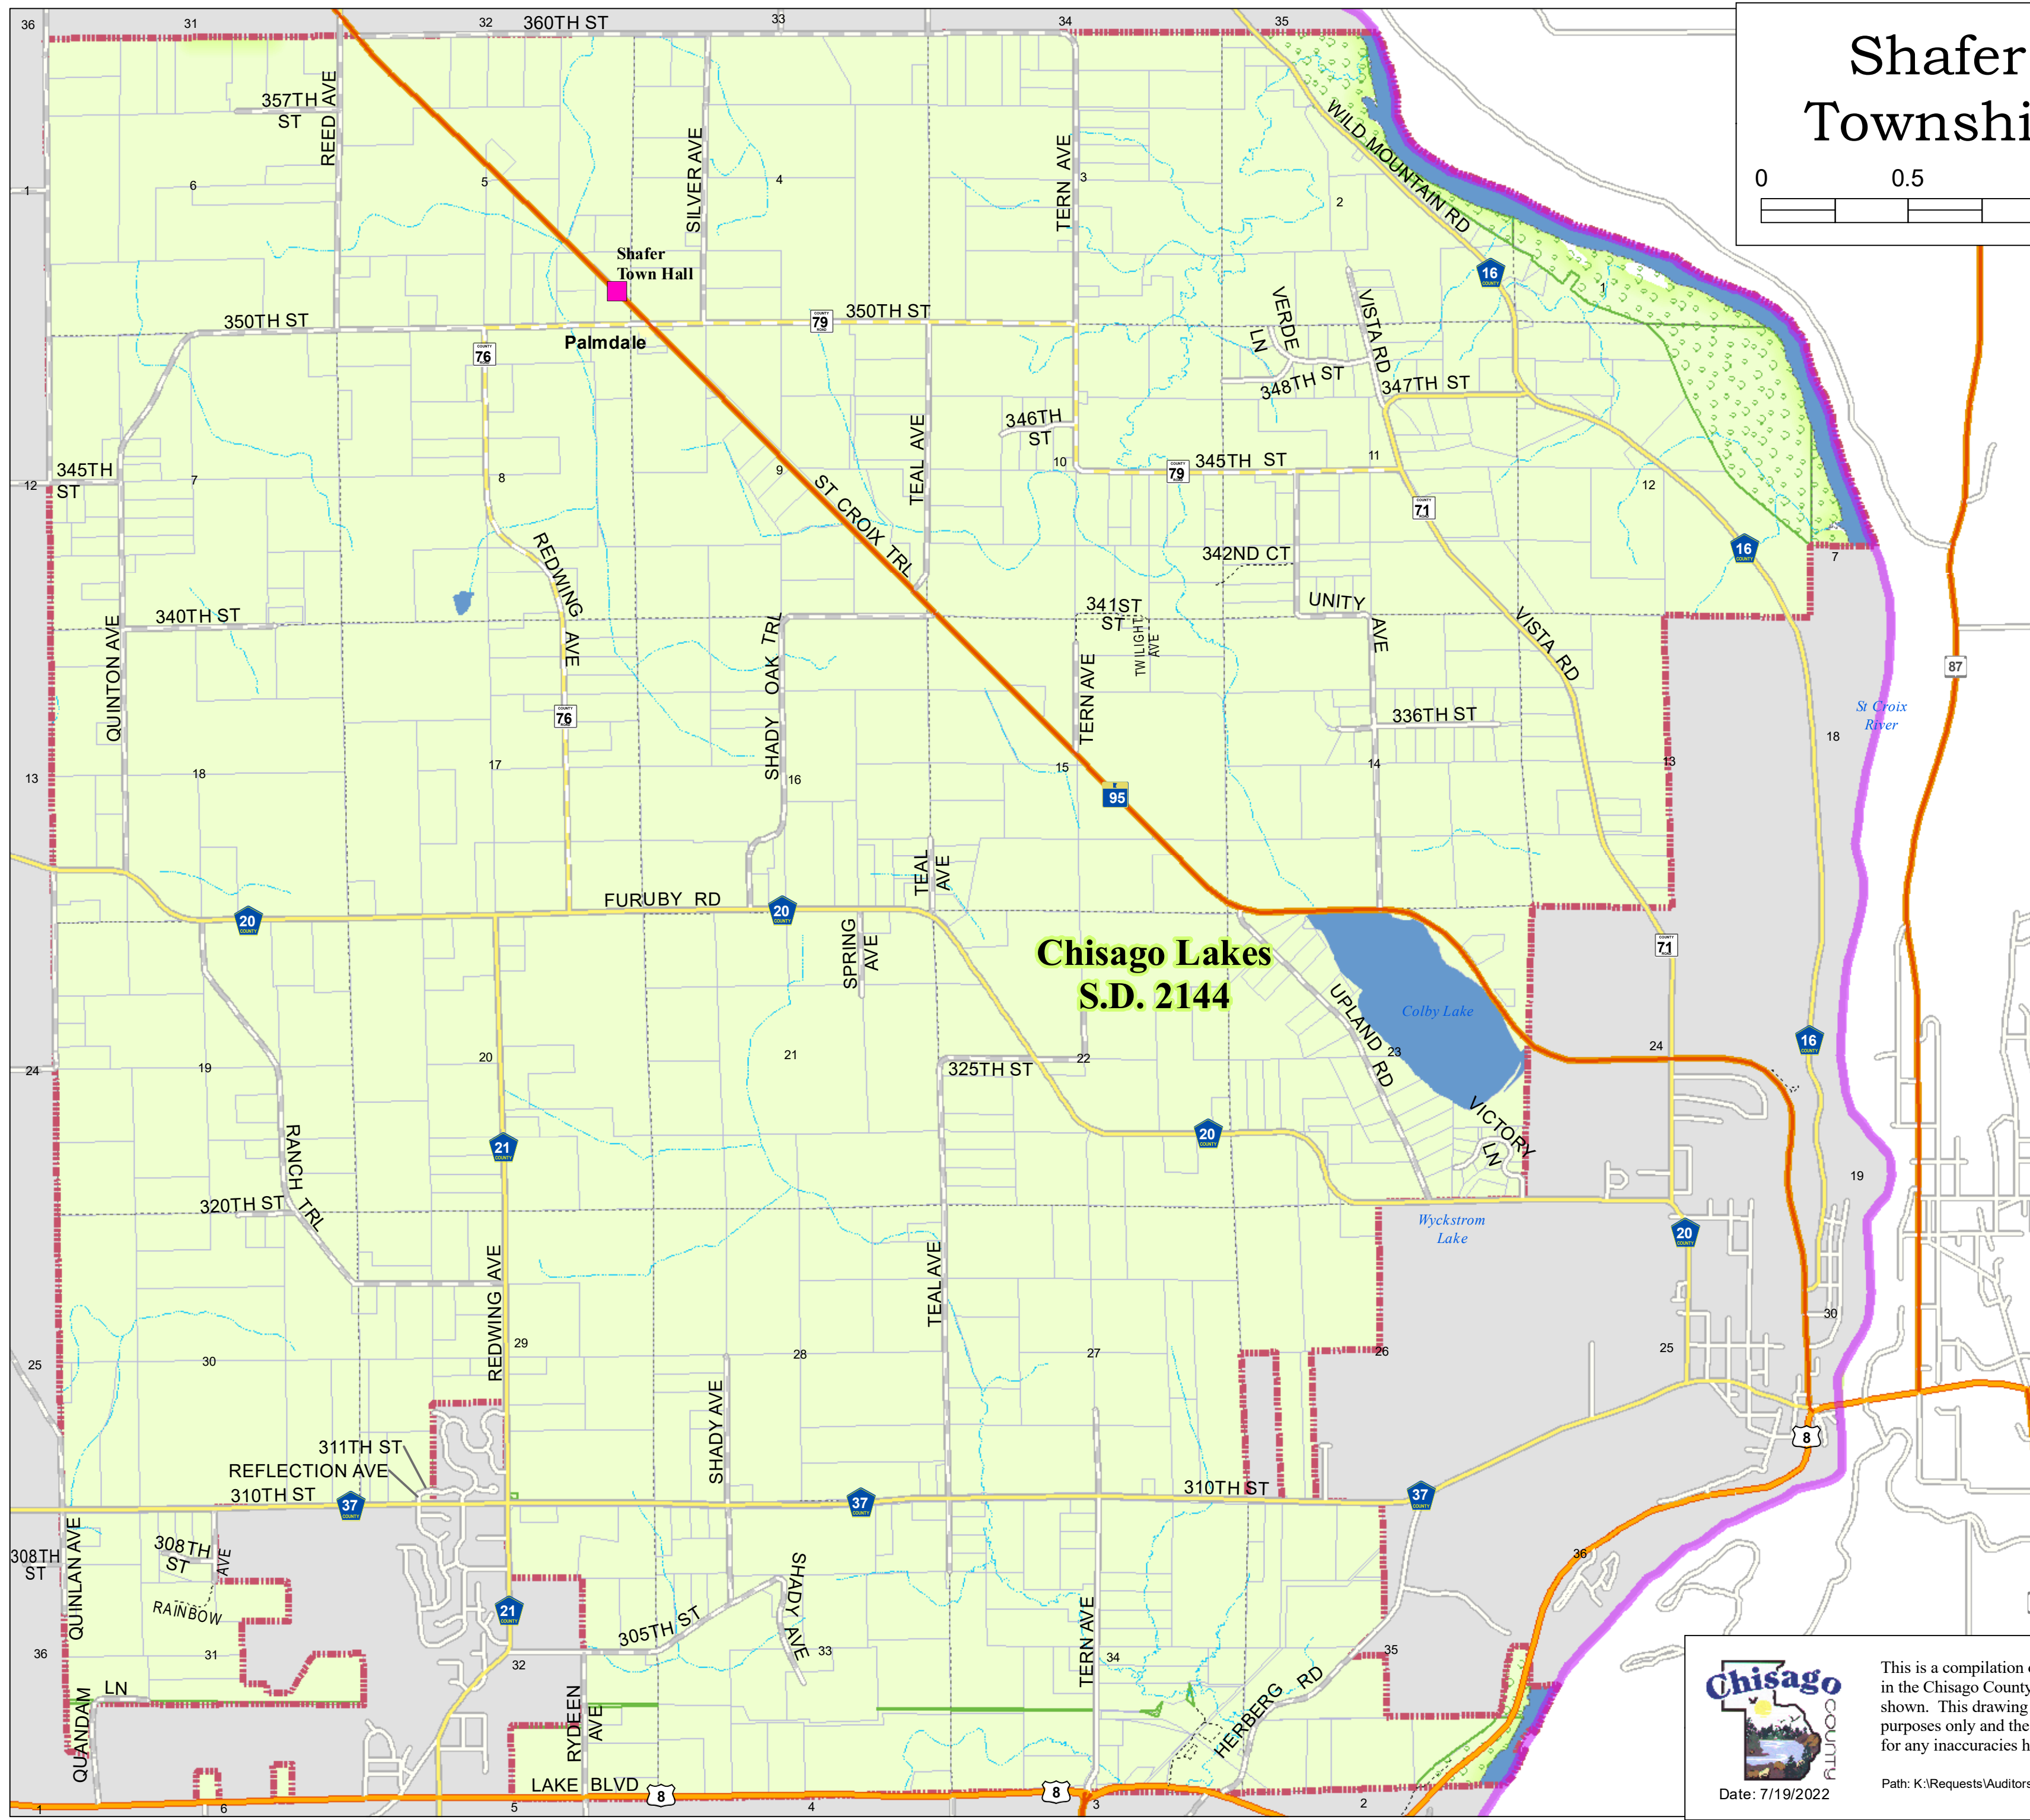

Shafer Township

- Town/City Hall 18259 St Croix Trl
 - Legislative District
 - Interstate/US Hwy
 - Private Road
 - On/Off Ramp
 - City Road
 - Private Road
 - Other County
 - State Hwy
 - CSAH/County Road Paved
 - CSAH/County Rd Unpaved
 - Township Road Paved
 - Township Road Unpaved
 - Voting Precinct
 - Rivers
 - Section Line
 - Lakes
 - Park/Public Land
 - Parcels
- School District**
- Braham
 - Cambridge
 - Chisago Lakes
 - Forest Lake
 - North Branch
 - Osceola
 - Rush City

This is a compilation of records as they appear in the Chisago County offices affecting the area shown. This drawing is to be used for reference purposes only and the County is not responsible for any inaccuracies herein contained.

Date: 7/19/2022

Path: K:\Requests\Auditors\PrecinctMaps\Shafer.T.mxd