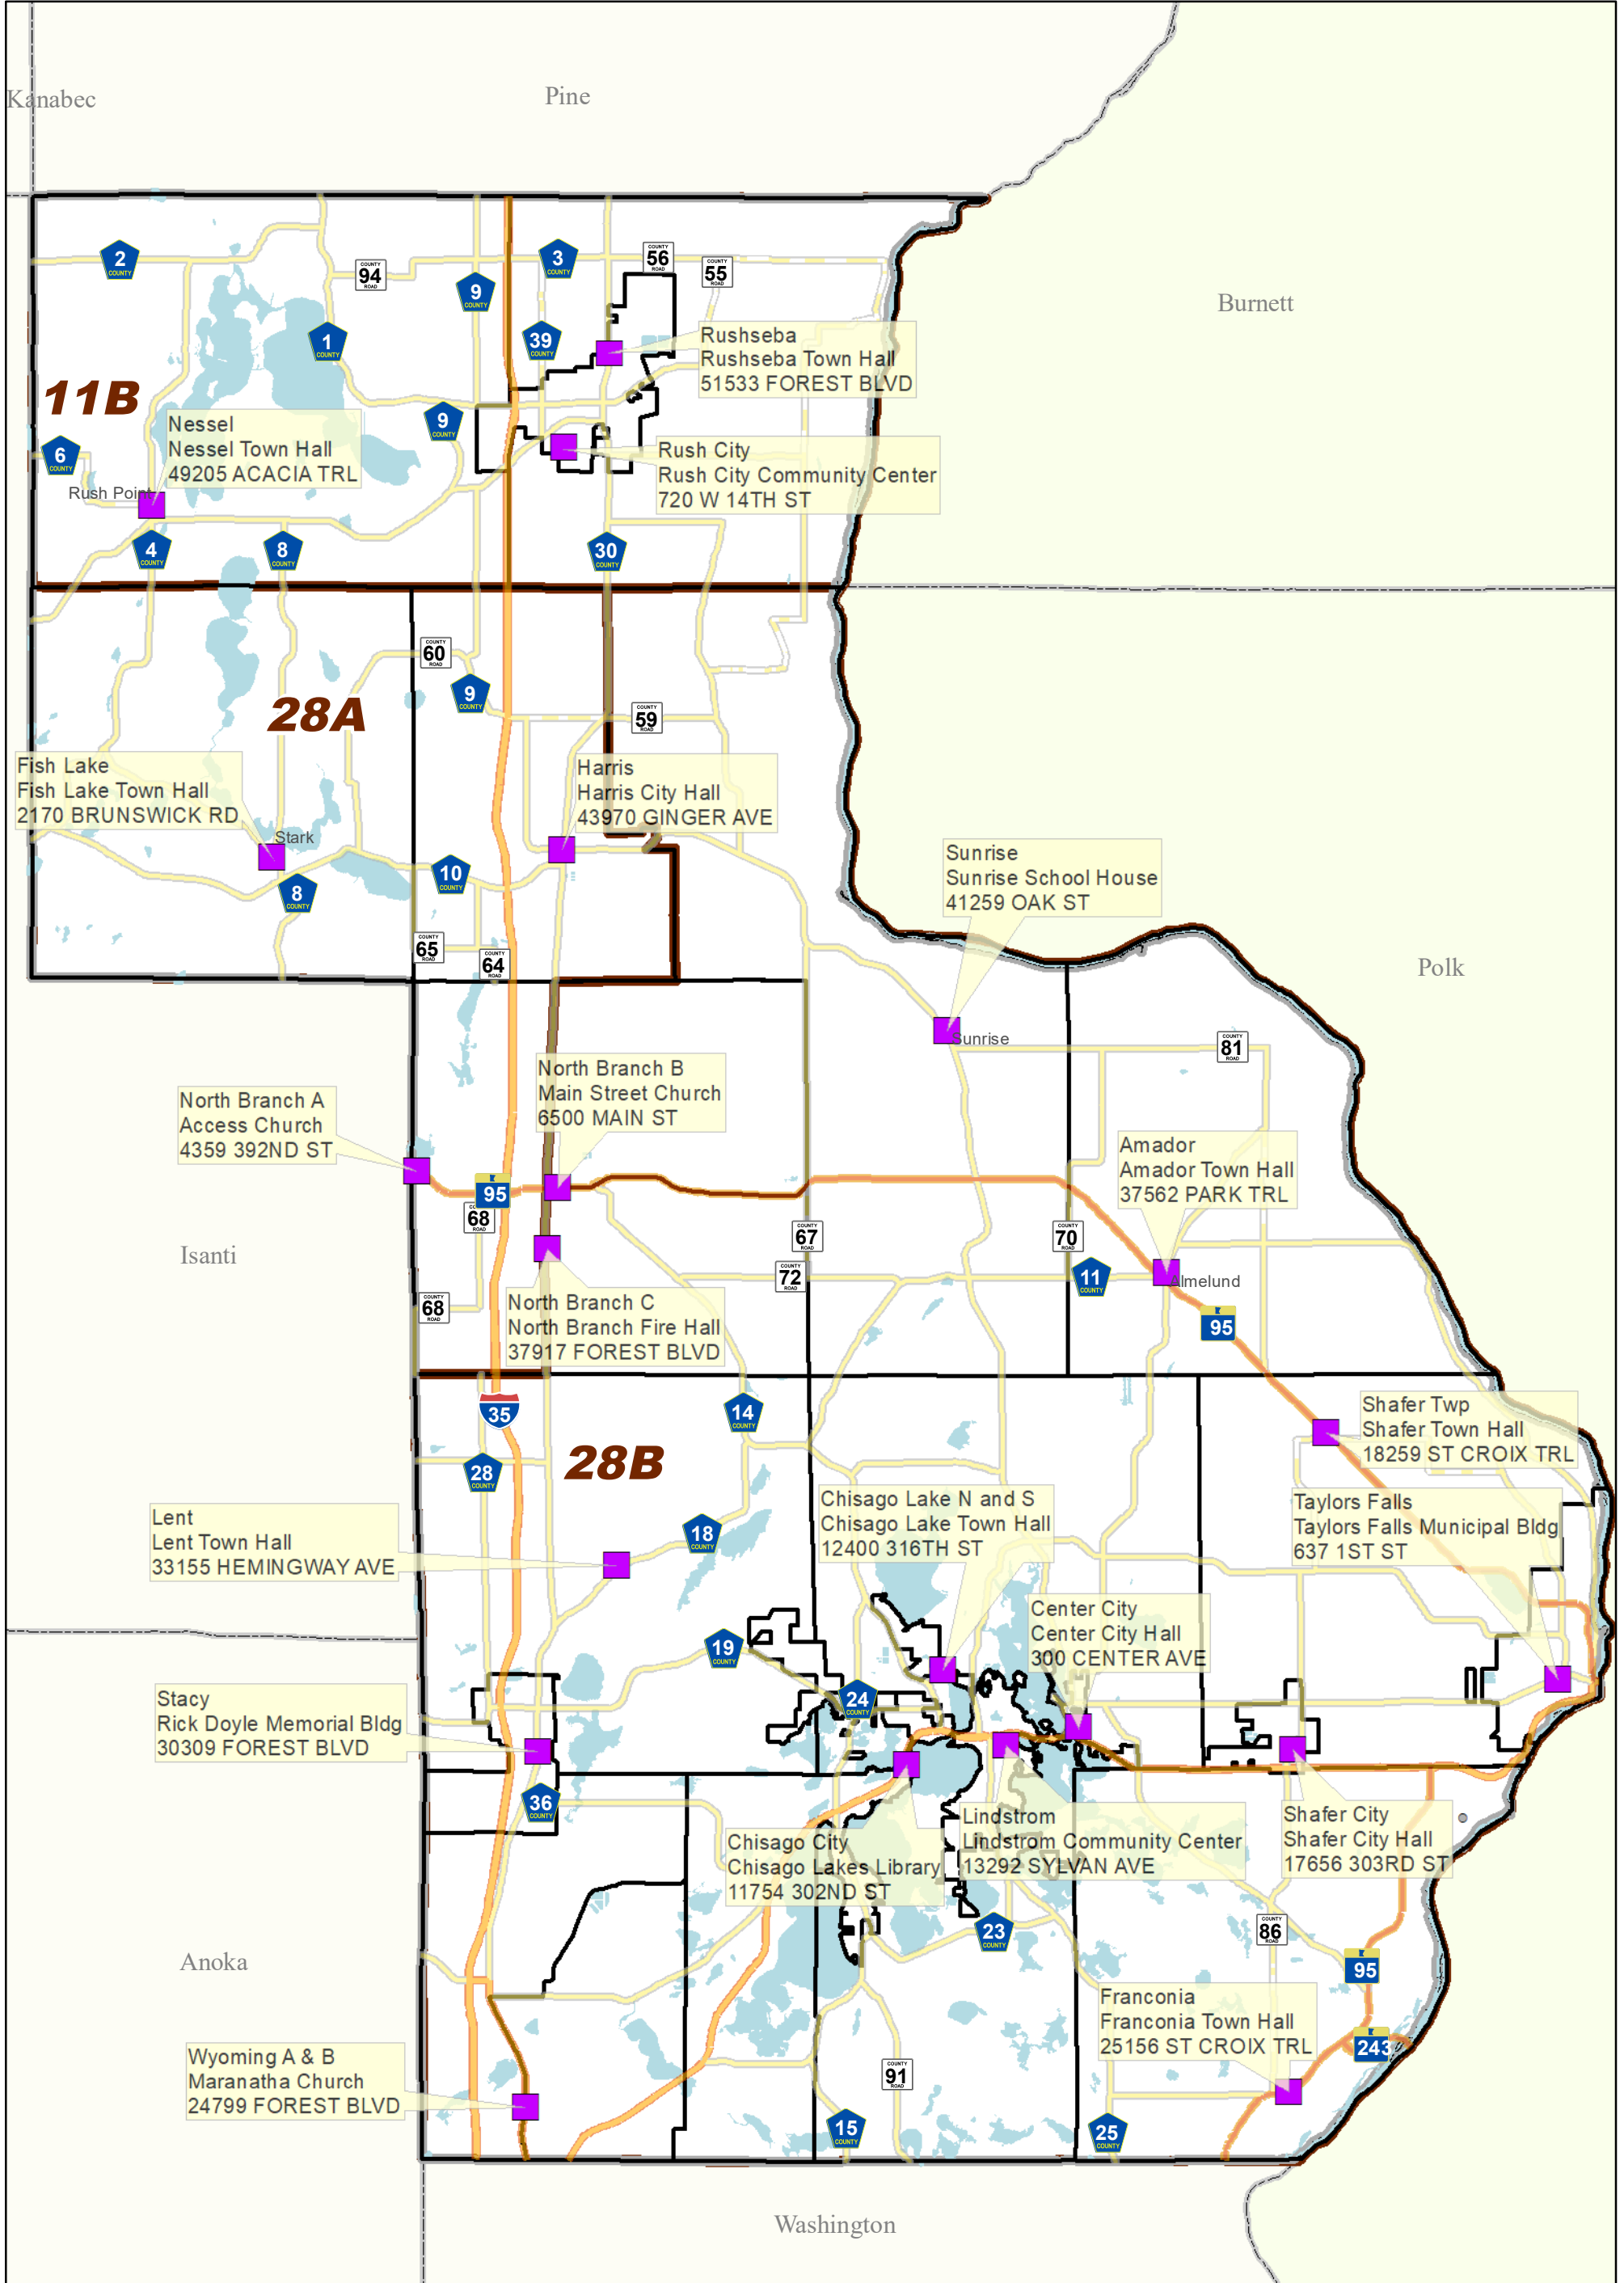

Chisago Polling Place Locations

This is a compilation of records as they appear in the Chisago County offices affecting the area shown. This drawing is to be used for reference purposes only and the County is not responsible for any inaccuracies herein contained.

■ Polling Places

Date: 8/1/2022

Document Path: K:\Requests\Auditors\PrecinctLocations.mxd